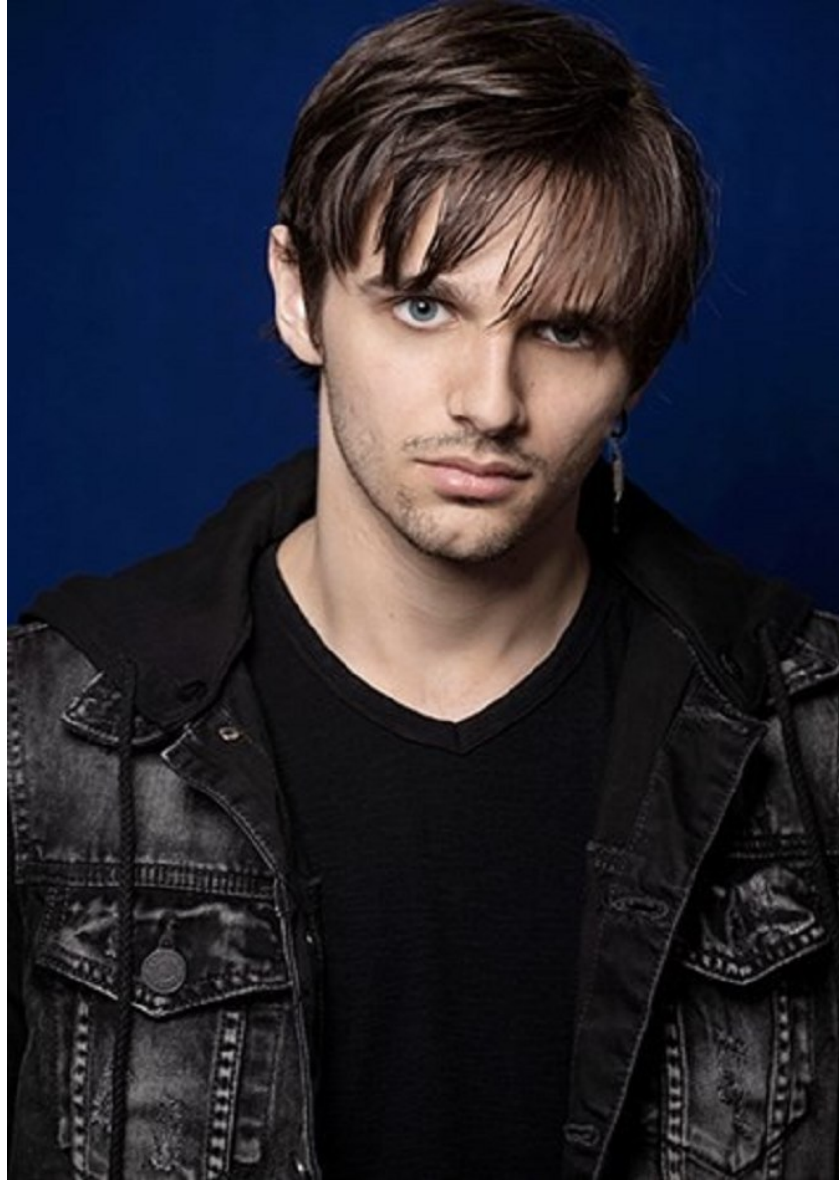

bmg

**KYLE CHRISTENSEN**

Height 5'8.5" Chest 38" Waist 31.5" Inseam 30" Collar 15.5" Sleeve 32.5" Suit 40" Suit Length R Shoe 10.5 US Hair Brown Eyes Blue

bmg

**KYLE CHRISTENSEN**

Height 5'8.5" Chest 38" Waist 31.5" Inseam 30" Collar 15.5" Sleeve 32.5" Suit 40" Suit Length R Shoe 10.5 US Hair Brown Eyes Blue