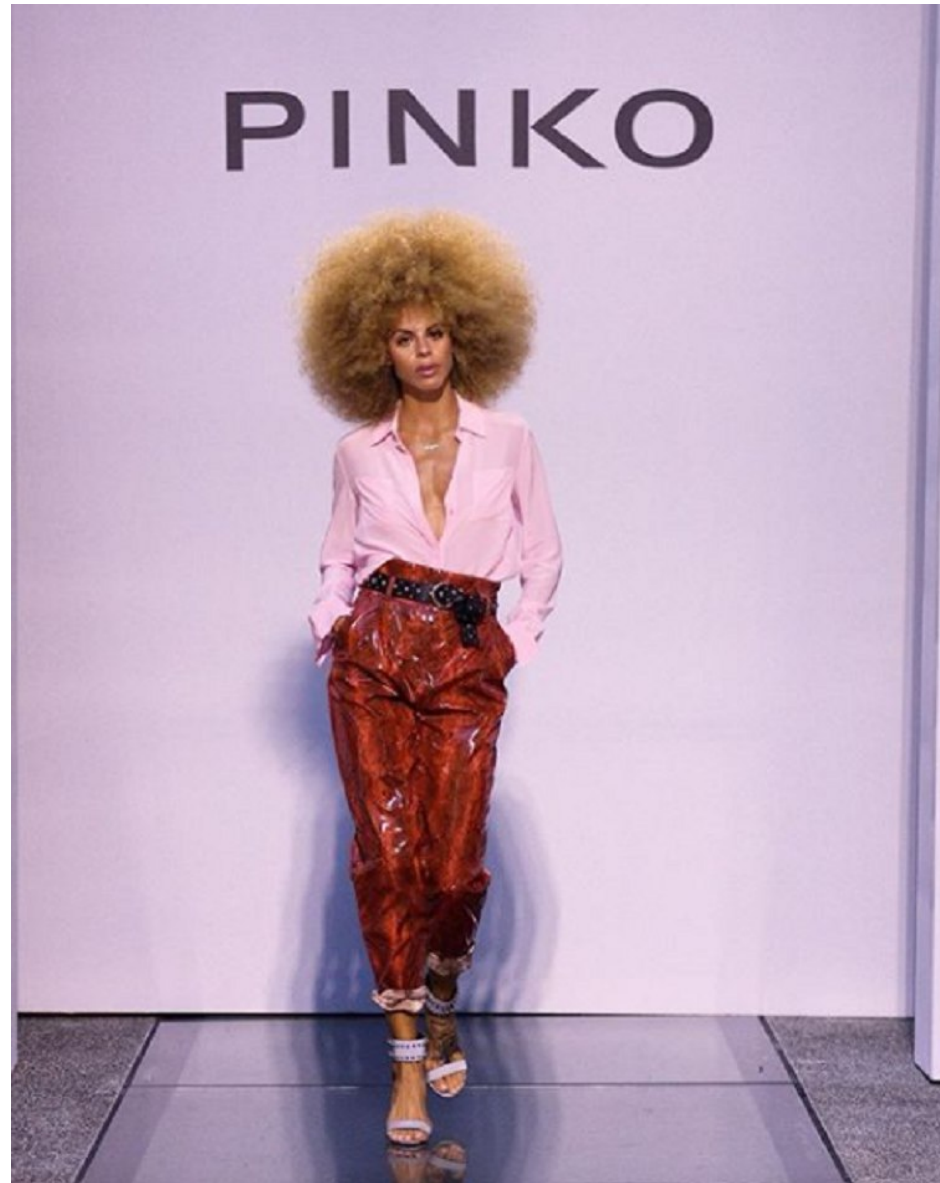

bmg

JOHANNA DA RU

Height 5'10" Bust 34" B Waist 25" Hips 36" Dress 2-4 US Shoe 10 US Hair Light Brown Eyes Hazel