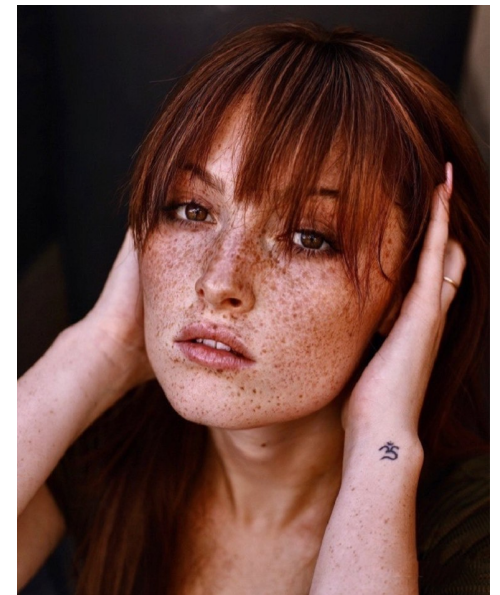

CAMERON KALEIWAHEA

Height 5'8" Bust 32" C Waist 26.5" Hips 36.5" Dress 2 US Shoe 9 US
Hair Red Eyes Green

bmg