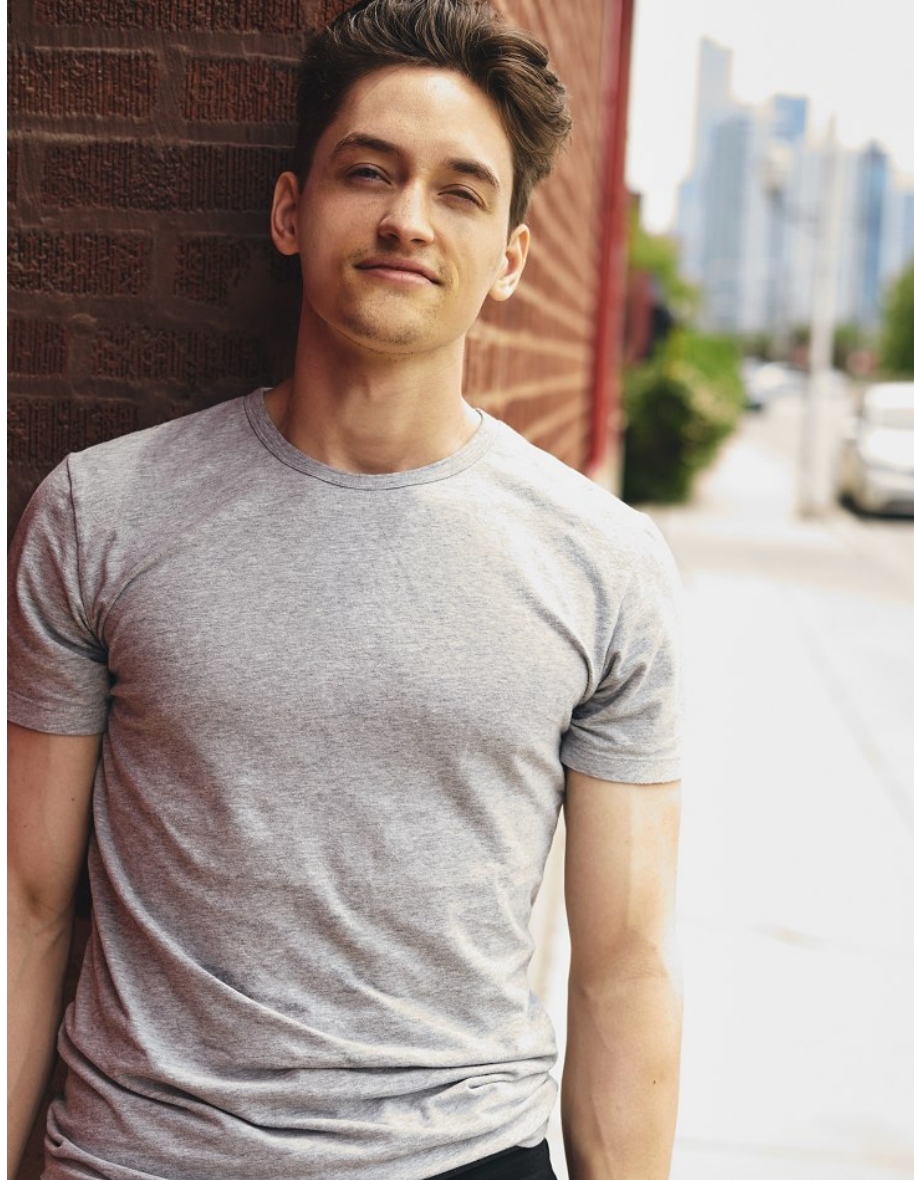

bmg

EVAN KLING

Height 5'10" Waist 31" Inseam 34" Collar 15.5" Sleeve 33.5" Suit 38" Suit Length R Hair Brown Eyes Green

bmg

EVAN KLING

Height 5'10" Waist 31" Inseam 34" Collar 15.5" Sleeve 33.5" Suit 38" Suit Length R Hair Brown Eyes Green