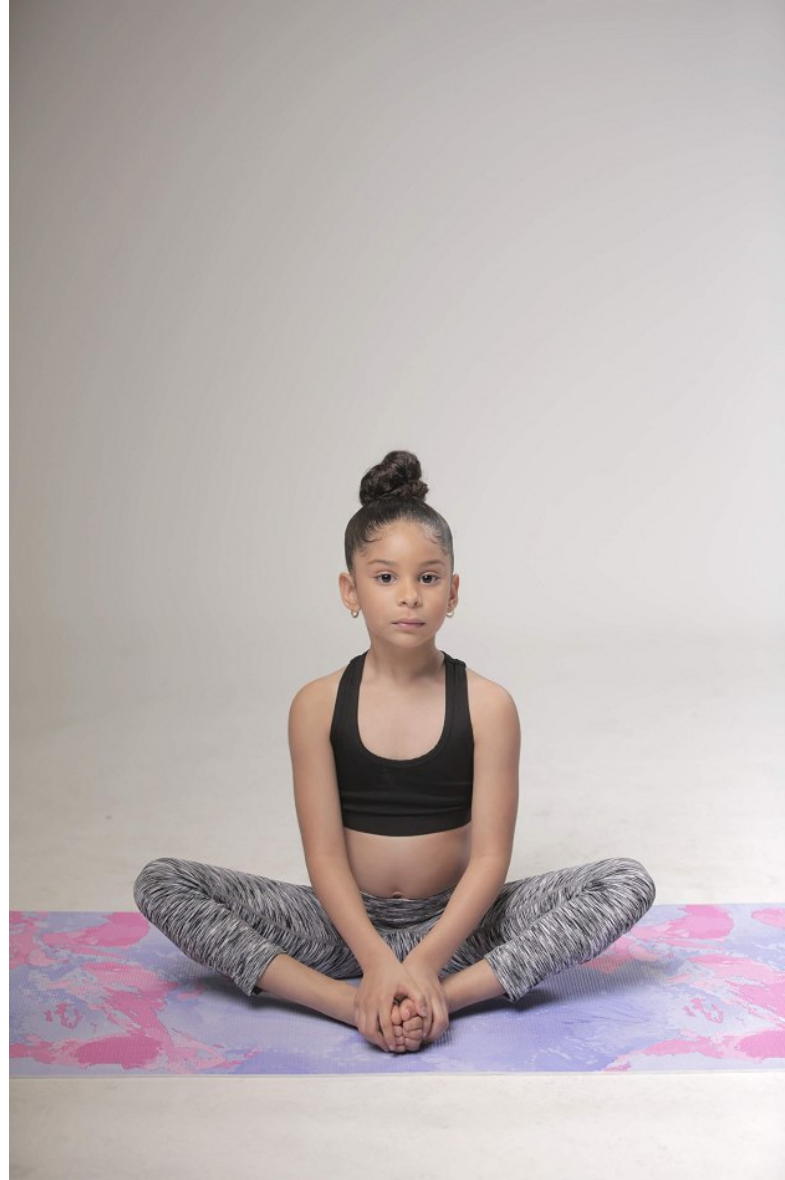

bmg

IZABELLA RIVERA-DYKES

Height 4'5.5" Shoe 13.5 US Size 6 - 7 Hair Light Brown Eyes Brown

bmg

IZABELLA RIVERA-DYKES

Height 4'5.5" Shoe 13.5 US Size 6 - 7 Hair Light Brown Eyes Brown

bmg

IZABELLA RIVERA-DYKES

Height 4'5.5" Shoe 13.5 US Size 6 - 7 Hair Light Brown Eyes Brown

bmg

IZABELLA RIVERA-DYKES

Height 4'5.5" Shoe 13.5 US Size 6 - 7 Hair Light Brown Eyes Brown